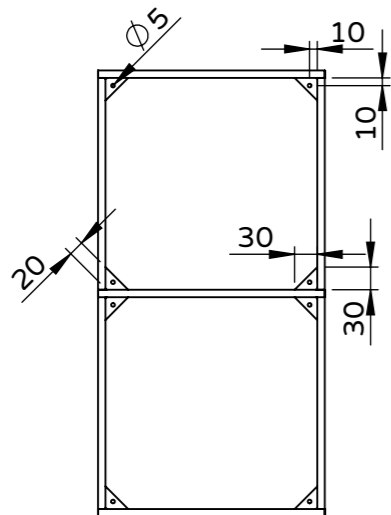

SECTION A-A

| ITEM NO. | PART NUMBER              | DESCRIPTION | QTY. |
|----------|--------------------------|-------------|------|
| 1        | square rod 10x10mm 590mm |             | 4    |
| 2        | square rod 10x10mm 300mm |             | 8    |
| 3        | square rod 10x10mm 280mm |             | 12   |
| 4        | strip 20x2mm 43          |             | 12   |

| Title              |                  |          |       |
|--------------------|------------------|----------|-------|
| <b>Three cubes</b> |                  |          |       |
| Type               | Workspace        | Material | Steel |
| Version            | 1.1              | Scale    | 1:10  |
| Date               | 19-09-2017       | Size     | A3    |
| Drawn by           | Jerry de Vos     | Units    | MM    |
| Company            | Precious Plastic | Sheet    | 2/5   |