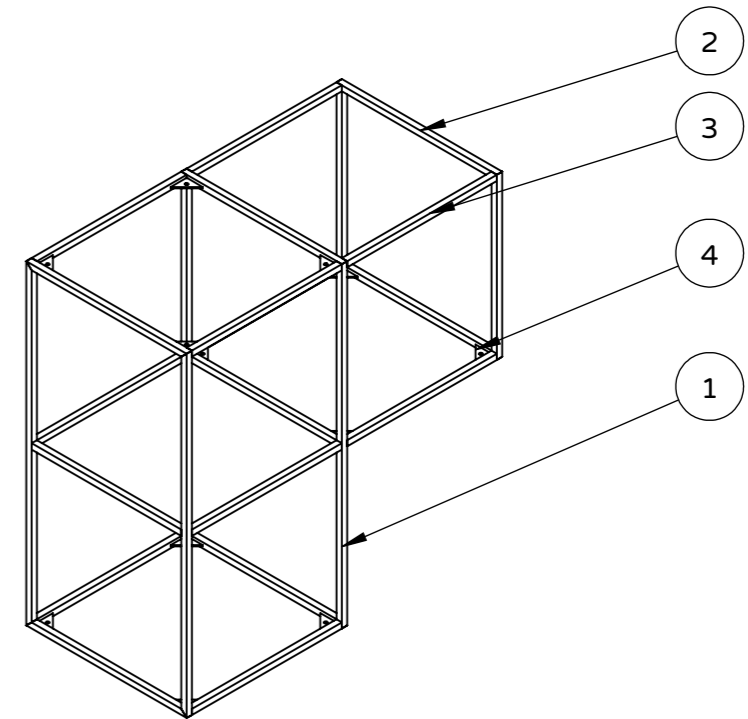

SECTION A-A

| ITEM NO. | PART NUMBER              | DESCRIPTION | QTY. |
|----------|--------------------------|-------------|------|
| 1        | square rod 10x10mm 590mm |             | 4    |
| 2        | square rod 10x10mm 300mm |             | 8    |
| 3        | square rod 10x10mm 280mm |             | 12   |
| 4        | strip 20x2mm 43          |             | 12   |

| Title              |                  |          |       |
|--------------------|------------------|----------|-------|
| <b>Three cubes</b> |                  |          |       |
| Type               | Workspace        | Material | Steel |
| Version            | 1.1              | Scale    | 1:10  |
| Date               | 19-09-2017       | Size     | A3    |
| Drawn by           | Jerry de Vos     | Units    | MM    |
| Company            | Precious Plastic | Sheet    | 2/5   |